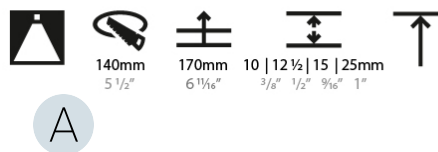

ELECTRICAL

Lamp Type: LED (Zhaga Standard)
Input Wattage (W): 28
Total Output Wattage (W): 26.4
Dimming: Tri-Mode (Non-Dimming and Phase Dimming (120Vac only) and 0-10V Dimming)
Driver Included: No
Driver Location: Recessed Housing
Driver Type: Constant Current - Universal
Driver Class: Class 2
Housing: See components
Input Voltage (V): 120 - 277
Constant Current (MA): 700

LED

Number of LEDs: 1
Color Temperature (°K): 2700 / 3000 / 3500 / 4000
Max. Delivered Lumen (lm): 2156 / 2244 / 2377 / 2425
Nominal Lumen (lm): 2909 / 3028 / 3208 / 2373
CRI: >90 CRI
Lamp Life (hrs): 50000
Upon Request: RGB-W Tunable White Special Color Temperature Special LED

OPTICAL

Reflector°: 18 / 34
Optic°: Lens Pack - No Lens / Linear Spread Lens / Honeycomb / Spread Lens
Adjustability: Fixed
Upon Request: Special Beam Angles

RATINGS AND CERTIFICATIONS

382, F 416-247-9319, www.zaneen.com
Certified and tested for North American standards at the end of the existing Model #. For assistance on 'custom' specifications, contact zteam@zaneen.com.
In a constant effort to supply the best product, we reserve the right to change specifications or materials without notice. The most recent specification sheets are found at zaneen.com
IP rating: IP20