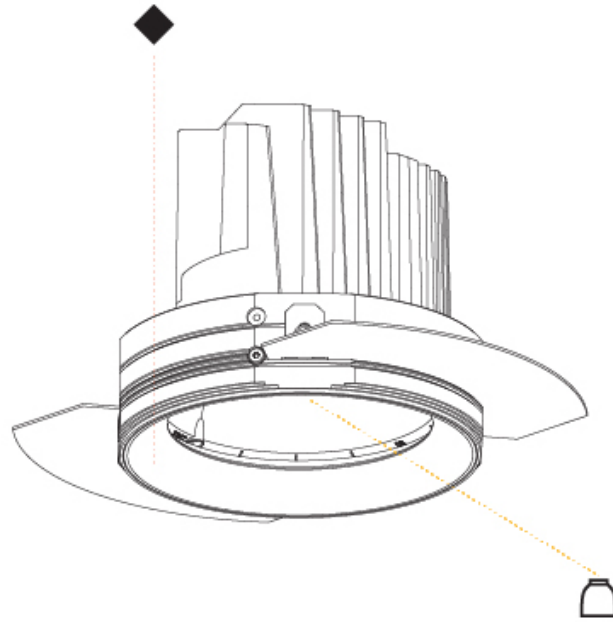

BIONIQ ROUND ADJUSTABLE TRIMLESS

A35185-

PROJECT

TYPE

SPECIFIER

QUANTITY

DATE

A