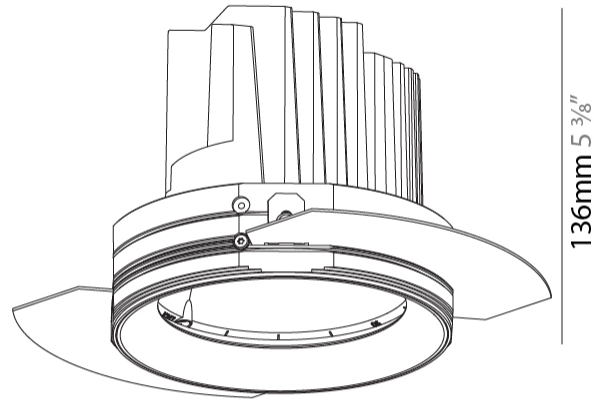

ELECTRICAL

Lamp Type: LED (Zhaga Standard)
Input Wattage (W): 28.6
Total Output Wattage (W): 26.4
Dimming: Tri-Mode (Non-Dimming and Phase Dimming (120Vac only) and 0-10V Dimming)
Driver Included: No
Driver Location: Recessed Housing
Driver Type: Constant Current - Universal
Driver Class: Class 2
Housing: See components
Input Voltage (V): 120 - 277
Constant Current (MA): 700

LED

Number of LEDs: 1
Color Temperature (°K): 2700 / 3000 / 3500 / 4000
Max. Delivered Lumen (lm): 2030 / 2080 / 2185 / 2230
Nominal Lumen (lm): 3210 / 3290 / 3459 / 3530
CRI: >90 CRI
Efficiency (%): 63.1 / 61.5 / 63.2
Lamp Life (hrs): 50000
Upon Request: RGB-W Tunable White Special Color Temperature Special LED

OPTICAL

Reflector°: 20 / 25 / 40
Adjustability: Rotational 355°; Tilt 30°
Upon Request: Special Beam Angles

RATINGS AND CERTIFICATIONS

Zaneen Group Inc. © 2024, T 1800-388-3382, F 416-247-9319, www.zaneen.com
Certified By: Certified for North American Standards
Available for International specifications by adding "INT" at the end of the existing Model #. For assistance on 'custom' specifications, contact zteam@zaneen.com.
IP Rating: IP20
If a conflict occurs to supply the best product, we reserve the right to change specifications or materials without notice. The most recent specification sheets are found at zaneen.com