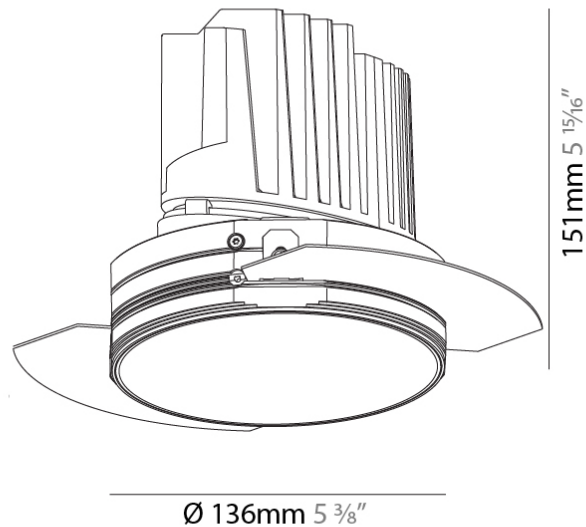

GENERAL

Series: Bioniq
 Subseries: Bioniq Round Deep
 Brand: Prolicht
 Division: Architectural
 Mounting Type: Trimless
 Mounting Location: Ceiling
 Subcategory: Downlight

PHYSICAL

Shape: Round
 Diameter (mm): 136
 Diameter (in): 5 3/8
 Height (mm): 151
 Height (in): 5 15/16
 Ceiling Thickness (mm): 10 / 12.5 / 15 / 25
 Ceiling Thickness (in): 3/8 or 1/2 or 9/16 or 1
 Min. Recessing Depth (mm): 170
 Min. Recessing Depth (in): 6 11/16
 Light Distribution: Downlight
 Weight (kg): 1.078
 Weight (lbs): 2.37
 Fixture Finish: SSR / BKV / CWI / CRY / HAB / UFT / ITA / RUA / FTG / MYG / LOD / PUS / FRO / FUP / KIA / POP / BLS / SPG / MEY / GOH / GUM / CHC / COM / ABZ / JAG / OBR / MOS / ROR
 Fixture Material: Aluminum Die Cast
 Cut-out Measurements: Ø 140mm / 5 1/2"
 Upon Request: Unique Ceiling Thickness

OPTICAL

Reflector°: 18 / 34
 Optic°: Lens Pack - No Lens / Linear Spread Lens / Honeycomb / Spread Lens
 Adjustability: Fixed
 Upon Request: Special Beam Angles

RATINGS AND CERTIFICATIONS

382, F 416-247-9319, www.zaneen.com
 Certified and tested for North American standards at the end of the existing Model #. For assistance on 'custom' specifications, contact zteam@zaneen.com.
 In a constant effort to supply the best product, we reserve the right to change specifications or materials without notice. The most recent specification sheets are found at zaneen.com
 IP rating: IP20